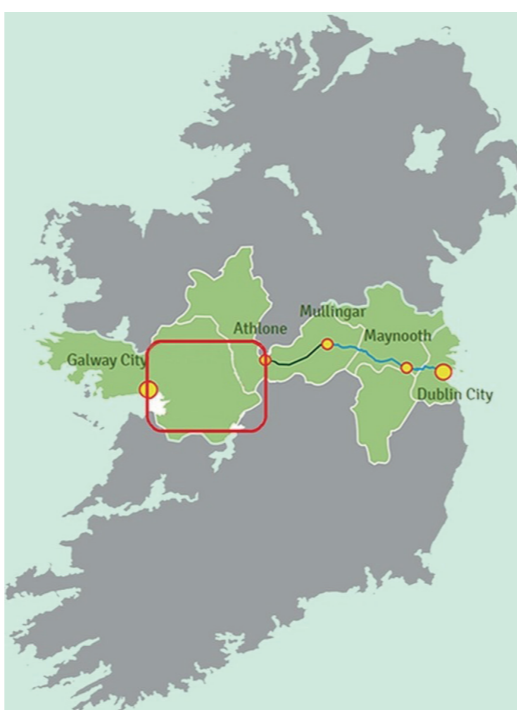

Public Consultation Venues	Dates	Time
Shamrock Lodge Hotel, Clonown Road, Athlone N37 CK73	Mon 10th August	11am - 8pm
Shearwater Hotel, Townparks, Ballinasloe, H53 F5P9	Tue 11th August	11am - 8pm
Raheen Woods Hotel, Raheen, Athenry H65 E443	Wed 12th August	11am - 8pm
Loughrea Hotel, Athenry Road, Loughrea H62 YI89	Thurs 13th August	11am - 8pm
Maldron Hotel, Carrowmoneash, Oranmore H91 K7FA	Fri 14th August	11am - 8pm

Information on the project will also be made available at public displays at the following local authority offices between the 17th and 21st August, where submissions or observations may be made.

Public Display Venues	Dates	Time
Áras an Chontae, Prospect Hill, Galway, H91 H6KX	17th - 21st August	10am - 4pm
Ballinasloe Area Office, Civic Offices, Ballinasloe, Co. Galway, H53 A7K7	17th - 21st August	10am - 1pm 2pm - 4pm
Áras an Chontae, Roscommon, Co. Roscommon, F42 VR98	17th - 21st August	10am - 1pm

Information on the project is available on www.galwaytoathlonecycleway.com and the Project Team are available to meet at the Project Office by appointment from August 24th. Please contact us to arrange a meeting.

All materials on display at the Public Consultations shall also be available through the 'Virtual Consultation Room' on the website. We encourage people to engage online where possible to limit numbers at the physical venue.

You can make submissions or observations by:

Email:
info@galwaytoathlonecycleway.com

Website:
www.galwaytoathlonecycleway.com

Phone No: (091) 509267

Project News and Updates
will be available on:
www.galwaytoathlonecycleway.com

Fís an Tionscadail

Is é fís an tionscadail ná forbairt a dhéanamh ar chonair den chéad scoth ó Ghaillimh go Béal Átha Luain, a chuirfidh críoch leis an mbealach ó Ghaillimh go Baile Átha Cliath a bheidh ar an scála agus saoihiúlacht a chuirfidh ar ár gcumas anseo in Éirinn leas a bhaint as an margadh turasoíreachta atá ann don rothaíocht, margadh atá ag fás. Nasc álainn, inbhuanaithe agus straitéiseach a bheidh ann, ina mbeidh go leor le feiceáil agus le déanamh agus a bheidh scartha amach go suntasach ó thrácht mhótar agus a mbeidh fáilte roimh réimse éagsúil úsáideoirí úsáid a bhaint as. Déanfar é a fhorbairt i gcomhar le pobail áitiúla agus beidh tairbhí cearta le baint acu as.

Dul Chun Cinn go Dtí Seo

Cuireadh stad leis an Tionscadal in 2015 i ndiaidh conair bhealaigh níos fearr a aithint. Tá sé ar tí tosú arís anois agus táthar ag cur tús úr nua leis an tionscadal, cé nach bhfuil aon chonair bealaigh fabhráithe ann ag an bpointe seo.

Bunaíodh Oifig Tionscadail ar leith i mBéal Átha na Sluaighe, áit a mbeidh Comhairleoirí agus Oifigigh Idirchaidrimh Tionscadail ó Chomhairlí Chontae na Gaillimhe, Ros Comáin agus na hIarmhí ábalta teacht le chéile le húnéirí talún agus leis an bpobal.

Is trí choinne amháin atá na cruinnithe san Oifig Tionscadail, agus sin go docht, mar gheall ar Shrianta COVID-19.

Roinn do thuairimí linn

Ba mhaith linn dá roinneá do thuairimí linn maidir leis an tionscadal ag an tráth seo. Is féidir do thuairimí maidir leis na nithe seo a leanas a chur san áireamh:

- an ngá atá ann don tionscadal,
- na bealaí féideartha a cheart a bhreithniú,
- na háiteanna, díol suntais nó na saoráidí atá i do cheantar a d'fhéadfadh a bheith tarraingteach d'úsáideoirí an rotharbhealaigh nó go mbeadh an rotharbhealach ina bhuntáiste don cheantar, na srianta nó bacainn i gcoinne rotharbhealaigh i do cheantarsa, aon imní nó aon shaincheist a d'fhéadfadh a bheith agat ag an tráth seo.

Reáchtálfar sraith de chomhairliúcháin phoiblí idir an 10 agus an 14 Lúnasa trína mbeidh tú ábalta bualadh le baill den fhoireann agus an tionscadal a phlé nó aighneachtaí nó breithniúcháin a dhéanamh. Beidh léarscáileanna den limistéar staidéir in airde. Níl aon chonairí bealaigh beartaithe ag an bpointe seo.

Ionaid Comhairliúcháin Phoiblí	Dátaí	Am
Óstán an Shamrock Lodge, Bóthar Chluain Eamhain, Baile Átha Luain N37 CK73	Dé Luain an 10 Lúnasa	11am - 8pm
Óstán Shearwater, Páirceanna an Bhaile, Béal Átha na Sluaighe H53 F5P9	Dé Máirt an 11 Lúnasa	11am - 8pm
Óstán an Raheen Woods, An Ráithín, Baile Átha an Rí H65 E443	Dé Céadaoin an 12 Lúnasa	11am - 8pm
Óstán Bhaile Locha Riach, Bóthar Átha an Rí, Baile Locha Riach H62 YI89	Déardaoin an 13 Lúnasa	11am - 8pm
Óstán Maldron, Ceathrú na Manaíse, Órán Mór H91 K7FA	Dé hAoine an 14 Lúnasa	11am - 8pm